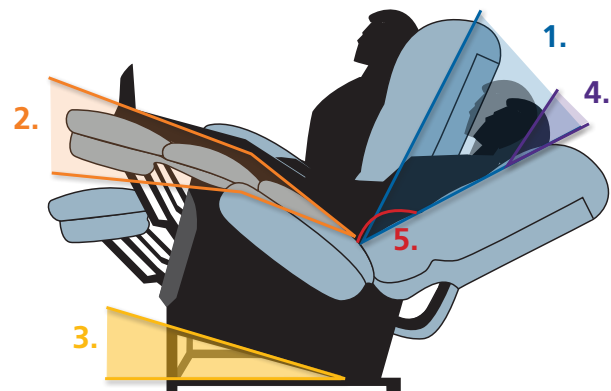

Literature is current at time of printing. Golden Technologies reserves the right to make changes to the product or literature at any time.

Complies with
 UL 73 and
 CSA C22.2 No. 68

ZZZ EZ Sleeper

The World's Most Advanced Power Positioning Lift Recliner!

Our Patented Twilight Technology Now in a Unique 5-Motor System to Achieve Optimum Support

Motor #1
 Adjusts back positioning

Motor #2
 Controls the footrest movement and the patented movement of the rising seat box

Motor #3
 Activates Twilight technology, a tilting movement that provides a weightless experience

NEW! Motor #4
 Adjusts head support and placement.

NEW! Motor #5
 Provides customizable lumbar support.

HEALTHY BENEFITS:

- Elevates Feet Above Heart
- Supports Natural 'S' Shape of Spine
- Alleviates Pressure On Lungs
- Stylish New Track Arm Design
- Distributes Weight
- Available in Luxurious Brisa Fabrics With Breathable Technology
- Relieves Pressure Points
- Encourages Proper Posture