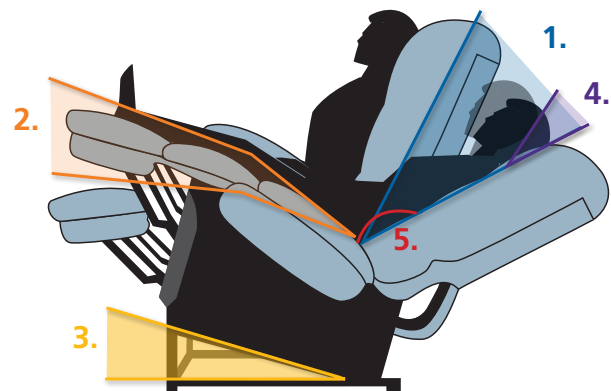

Model Number	PR515-SME	PR515-MLA
Size	Small/Med	Med/Large
Weight Capacity	375 LB	375 LB
Positioning	MaxiComfort	MaxiComfort
Twilight Technology	Yes	Yes
Chaise Seat	Yes	Yes
Pocketed Coil Seat	No	No
Back Type	Biscuit	Biscuit
Removable Back Option	No	No
Head Rest Cover	Yes	Yes
Arm Rest Covers	No	No
Overall Width	35.5"	39.5"
Overall Height	44"	46.5"
Width Between Arms	20"	20"
Floor to Top of Seat	20"	21.5"
Seat Depth	18.5"	20"
Seat to Top of Back	28"	31"
Seat to Top of Arm	7.5"	8.5"
Distance Required from Wall Reclined	23"	24"
Extension Reclined from Back of Seat to End of Foot Rest	43"	43"
Life Time Warranty, Chair Frame, Lift Frame, Recline Mechanism	Yes	Yes
Warranty on Electrical parts	3 YR	3 YR
Pro Rated Years 4 Thru 7	Yes	Yes
Warranty on Mechanical Labor	3 YR	3 YR
Warranty on Electrical Labor	1 YR	1 YR
Customizable *	No	No
Hand Control Routing	Inside Arm	Inside Arm
Extra Pocket Option	Standard	Standard
Heat & Massage Option	No	No
Power Pillow Option	Standard	Standard
Power Adjustable Lumbar Option	Standard	Standard
Auto Flex Option	No	No
Foot Rest Extension Option	No	No
Straight Lift Option	No	No
USB Charging Port	Yes	Yes
Place of Origin	USA	USA

TWILIGHT

The World's Most Advanced Power Positioning Lift Recliner!

Our Patented Twilight Technology Now in a Unique 5-Motor System to Achieve Optimum Support

Motor #1
Adjusts back positioning

Motor #2
Controls the footrest movement and the patented movement of the rising seat box

Motor #3
Activates Twilight technology, a tilting movement that provides a weightless experience

NEW! Motor #4
Adjusts head support and placement.

NEW! Motor #5
Provides customizable lumbar support.

HEALTHY BENEFITS:

- Elevates Feet Above Heart
- Supports Natural 'S' Shape of Spine
- Alleviates Pressure On Lungs
- Stylish New Track Arm Design
- Distributes Weight
- Available in Luxurious Brisa Fabrics With Breathable Technology
- Relieves Pressure Points
- Encourages Proper Posture

Smart Tek

Our luxurious lift and recline chairs are equipped with electronics to help assure a secure lift every time you need it.

Battery Backup System

Batteries not included. Battery Backup System is designed to bring the chair from the reclined to the seated position in the event of a power outage.

Literature is current at time of printing. Golden Technologies reserves the right to make changes to the product or literature at any time.

Complies with
UL 73 and
CSA C22.2 No. 68